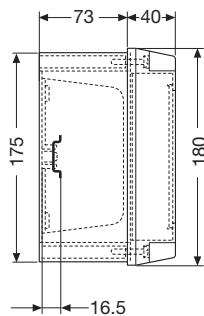

## Front view

13 180 – 13 183

13 186

13 161 – 13 165  
13 160 – 13 164

13 171 – 13 175  
13 170 – 13 174

13 141 – 13 151  
13 140 – 13 150

13 144 – 13 154  
13 143 – 13 153

## Side view

13 180

13 183

13 161 – 13 165  
13 160 – 13 164

13 171 – 13 175  
13 170 – 13 174

13 141 – 13 151  
13 140 – 13 150

13 144 – 13 154  
13 143 – 13 153

# Overall dimensions

Livorno Series flush- and wall- mounting emergency consumer units