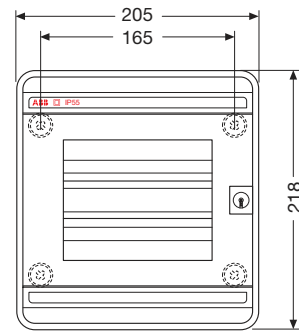

## Front view

13 180 – 13 183

13 186

13 161 – 13 165  
13 160 – 13 164

13 171 – 13 175  
13 170 – 13 174

13 141 – 13 151  
13 140 – 13 150

13 144 – 13 154  
13 143 – 13 153

## Side view

13 180

13 183

13 161 – 13 165  
13 160 – 13 164

13 171 – 13 175  
13 170 – 13 174

13 141 – 13 151  
13 140 – 13 150

13 144 – 13 154  
13 143 – 13 153

# Overall dimensions

Livorno Series flush- and wall- mounting emergency consumer units