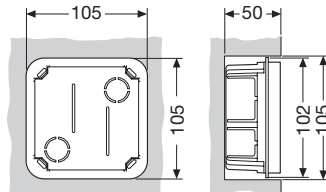

Overall dimensions

Livorno Series flush- and wall- mounting emergency consumer units

Drilling sheets

13 183