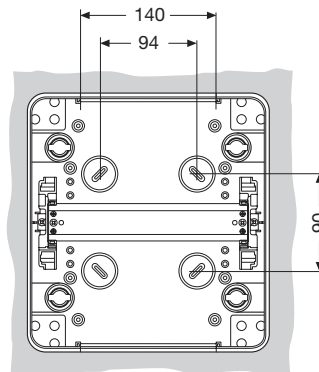

# Overall dimensions

Livorno Series flush- and wall- mounting emergency consumer units

## Drilling sheets

13 180

13 183

13 161 – 13 165  
13 160 – 13 164

13 171 – 13 175  
13 170 – 13 174

13 141 – 13 151  
13 140 – 13 150

13 144 – 13 154  
13 143 – 13 153