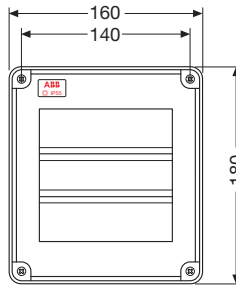

# Overall dimensions

Livorno Series flush- and wall- mounting emergency consumer units

## Front view

13 180 – 13 183

13 186

13 161 – 13 165  
13 160 – 13 164

13 171 – 13 175  
13 170 – 13 174

13 141 – 13 151  
13 140 – 13 150

13 144 – 13 154  
13 143 – 13 153

## Side view

13 180

13 183

13 161 – 13 165  
13 160 – 13 164

13 171 – 13 175  
13 170 – 13 174

13 141 – 13 151  
13 140 – 13 150

13 144 – 13 154  
13 143 – 13 153