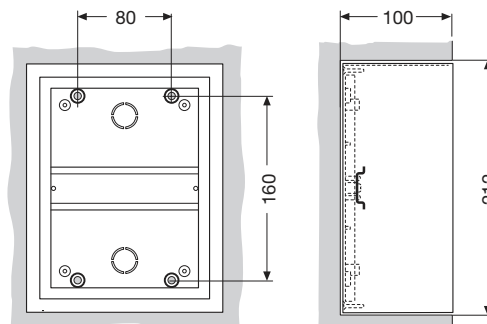

# Overall dimensions

Livorno Series flush- and wall- mounting emergency consumer units

## Drilling sheets

13 180

13 183

13 161 – 13 165  
13 160 – 13 164

13 171 – 13 175  
13 170 – 13 174

13 141 – 13 151  
13 140 – 13 150

13 144 – 13 154  
13 143 – 13 153