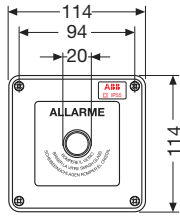

# Overall dimensions

Livorno Series flush- and wall- mounting emergency consumer units

## Front view

13 180 – 13 183

13 186

13 161 – 13 165  
13 160 – 13 164

13 171 – 13 175  
13 170 – 13 174

13 141 – 13 151  
13 140 – 13 150

13 144 – 13 154  
13 143 – 13 153

## Side view

13 180

13 183

13 161 – 13 165  
13 160 – 13 164

13 171 – 13 175  
13 170 – 13 174

13 141 – 13 151  
13 140 – 13 150

13 144 – 13 154  
13 143 – 13 153