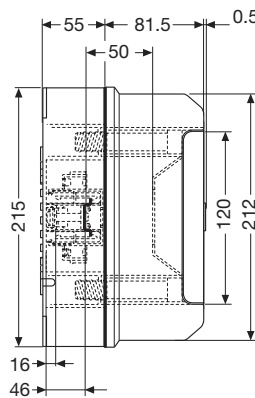

## Front view

13 180 – 13 183

13 186

13 161 – 13 165  
13 160 – 13 164

13 171 – 13 175  
13 170 – 13 174

13 141 – 13 151  
13 140 – 13 150

13 144 – 13 154  
13 143 – 13 153

## Side view

13 180

13 183

13 161 – 13 165  
13 160 – 13 164

13 171 – 13 175  
13 170 – 13 174

13 141 – 13 151  
13 140 – 13 150

13 144 – 13 154  
13 143 – 13 153

# Overall dimensions

Livorno Series flush- and wall- mounting emergency consumer units