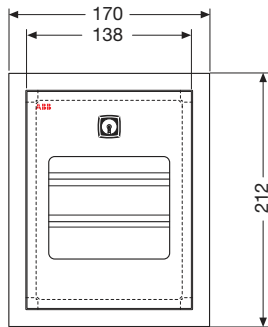

## Front view

13 180 – 13 183

13 186

13 161 – 13 165  
13 160 – 13 164

13 171 – 13 175  
13 170 – 13 174

13 141 – 13 151  
13 140 – 13 150

13 144 – 13 154  
13 143 – 13 153

## Side view

13 180

13 183

13 161 – 13 165  
13 160 – 13 164

13 171 – 13 175  
13 170 – 13 174

13 141 – 13 151  
13 140 – 13 150

13 144 – 13 154  
13 143 – 13 153

# Overall dimensions

Livorno Series flush- and wall- mounting emergency consumer units