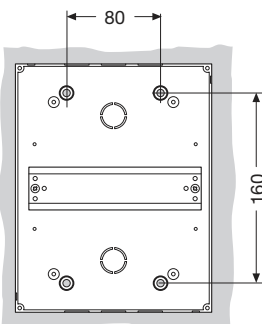

# Overall dimensions

Livorno Series flush- and wall- mounting emergency consumer units

## Drilling sheets

13 180

13 183

13 161 – 13 165  
13 160 – 13 164

13 171 – 13 175  
13 170 – 13 174

13 141 – 13 151  
13 140 – 13 150

13 144 – 13 154  
13 143 – 13 153